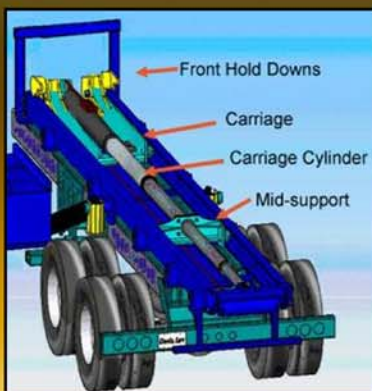

KWIKLIFT

RAISING PRODUCTIVITY TO THE HIGHEST LEVEL

UNIQUE MID-HOIST CARRIAGE DESIGN
ALLOWS KWIKLIFT TO PERFORM LIKE
NO OTHER ROLL-OFF HOIST

MORE PULLS IN LESS TIME

HALF THE CYCLE TIME OF OTHER HOISTS

SHAKES DIFFICULT LOADS FREE

EASILY LOADS TRAILERS FOR MORE
PRODUCTIVE DISPOSAL RUNS, LOWERS COSTS

EASILY LOADS DOCKS

CAN BE CONVERTED TO **DUALIFT**

*STRONGER AND FASTER
THAN ANY OTHER HOIST
ON THE MARKET!*

FROM THE MAKERS OF

DUALIFT